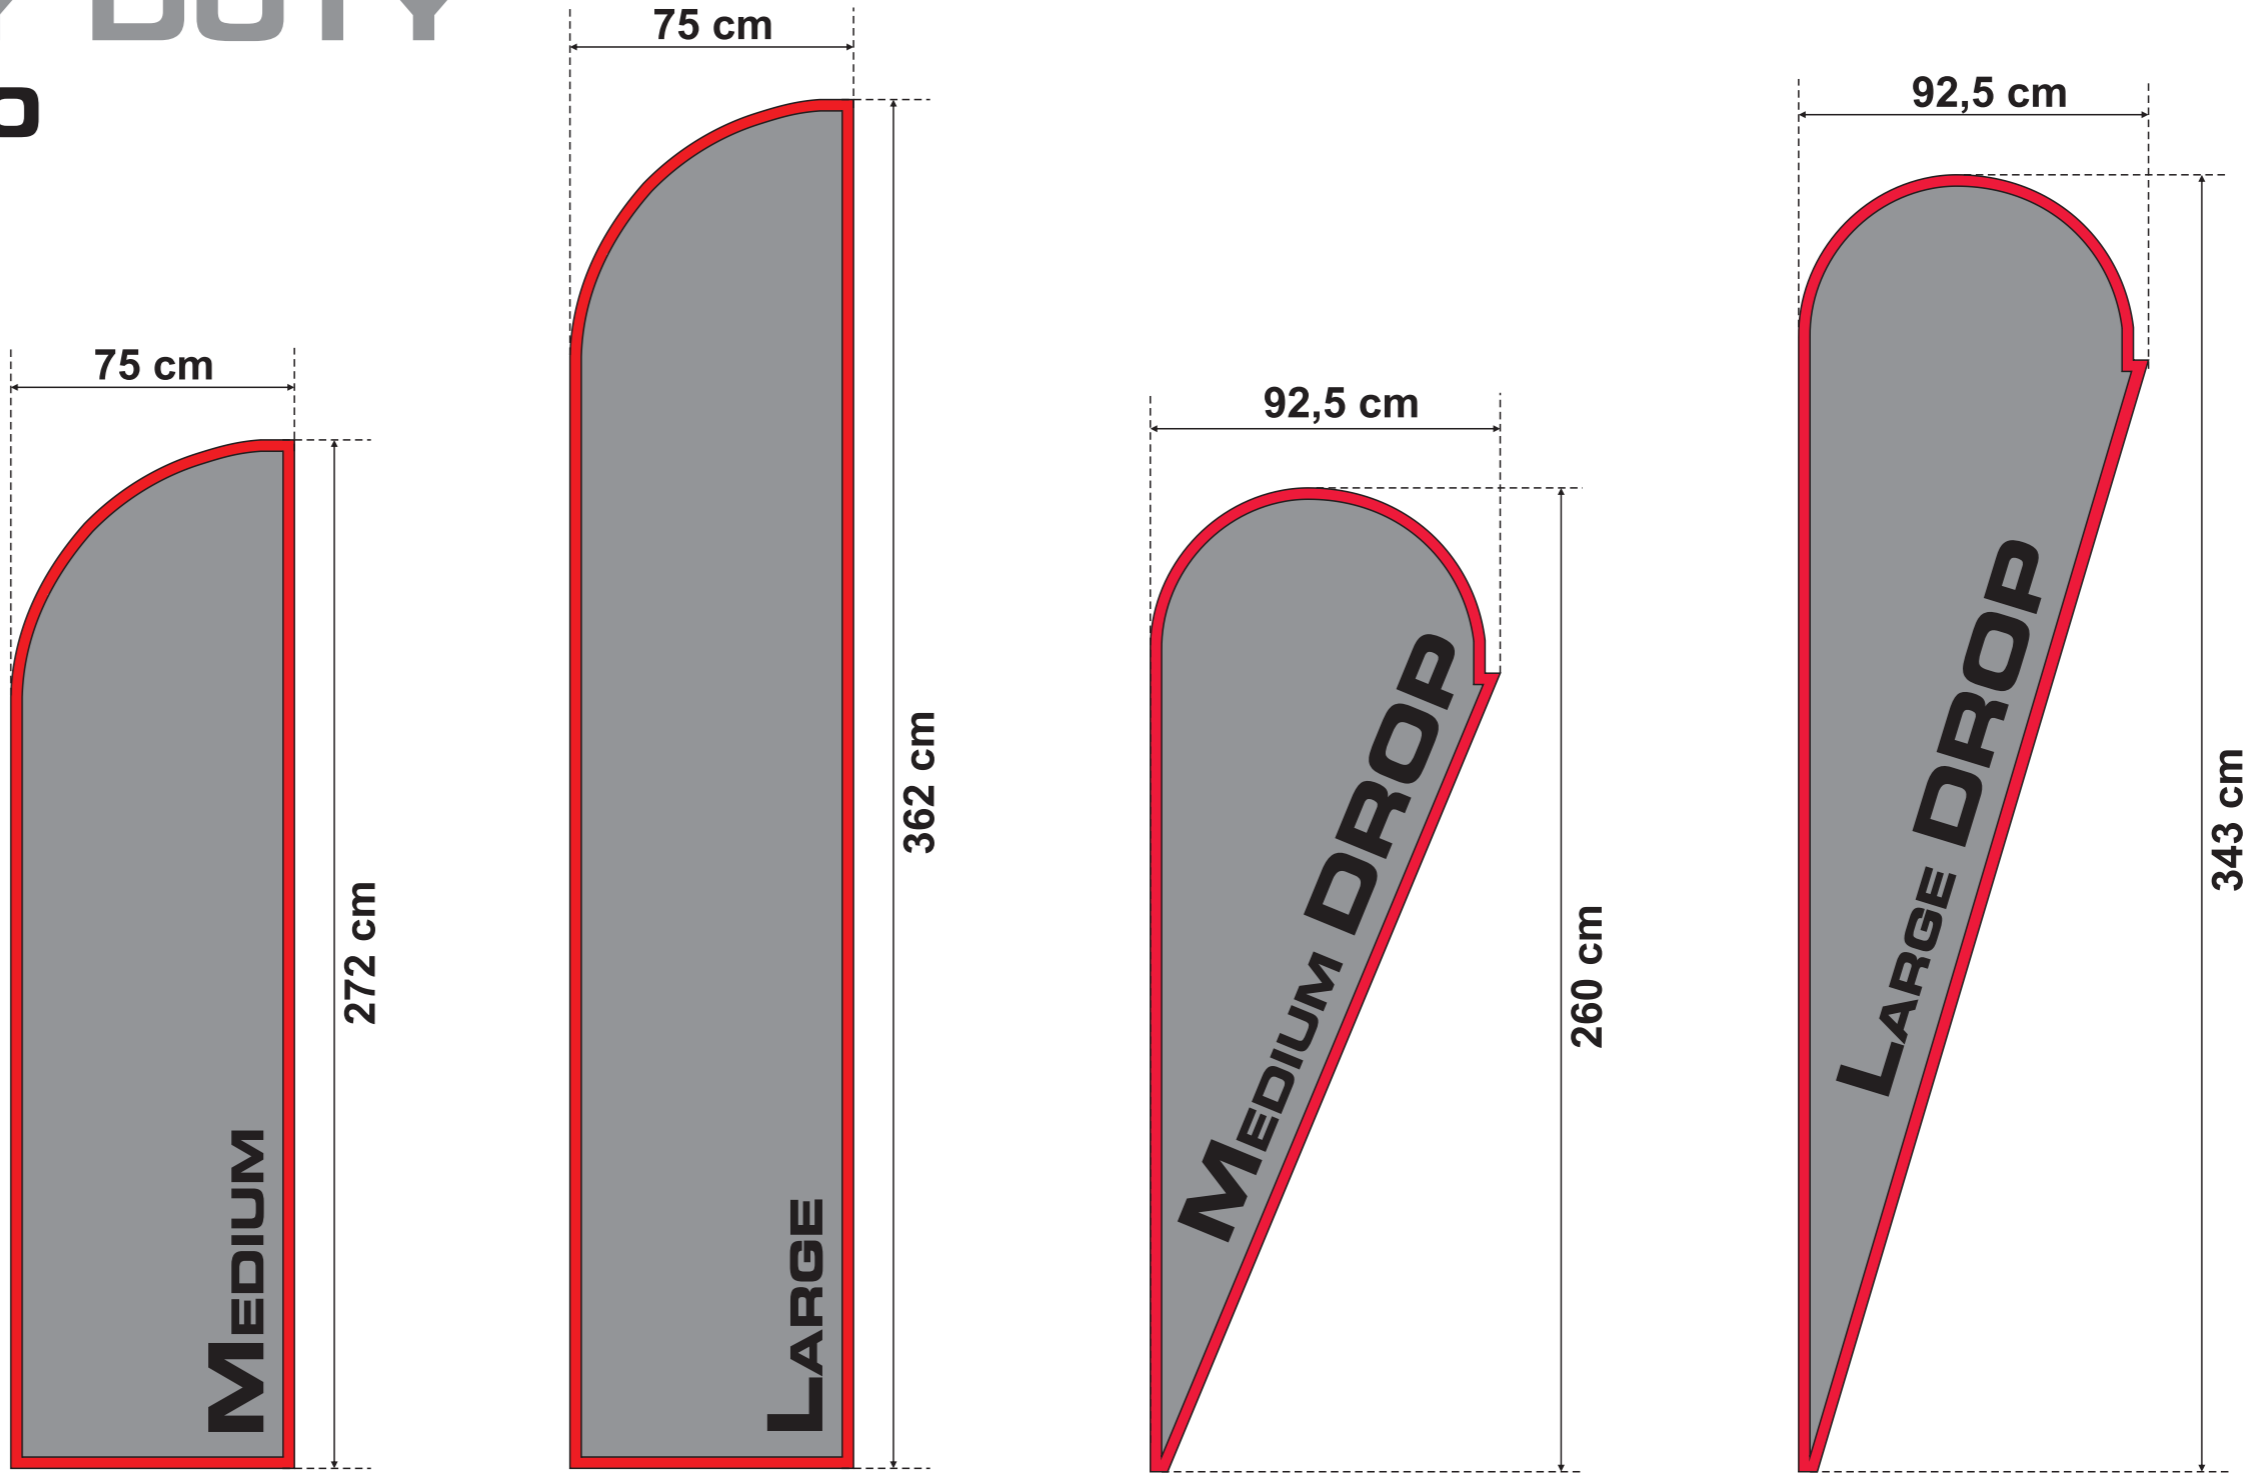

TEMPLATES

ALUMINIUM BEACHFLAGS

HEAVY DUTY

scale 1:20

The templates contain overlapping.

Please take care to place important details of your graphic not closer than 5cm from the edges of a template not to make them be printed on a hem line or a flag sleeve.

What do the particular colours mean:

-  main printing area
-  overlapping